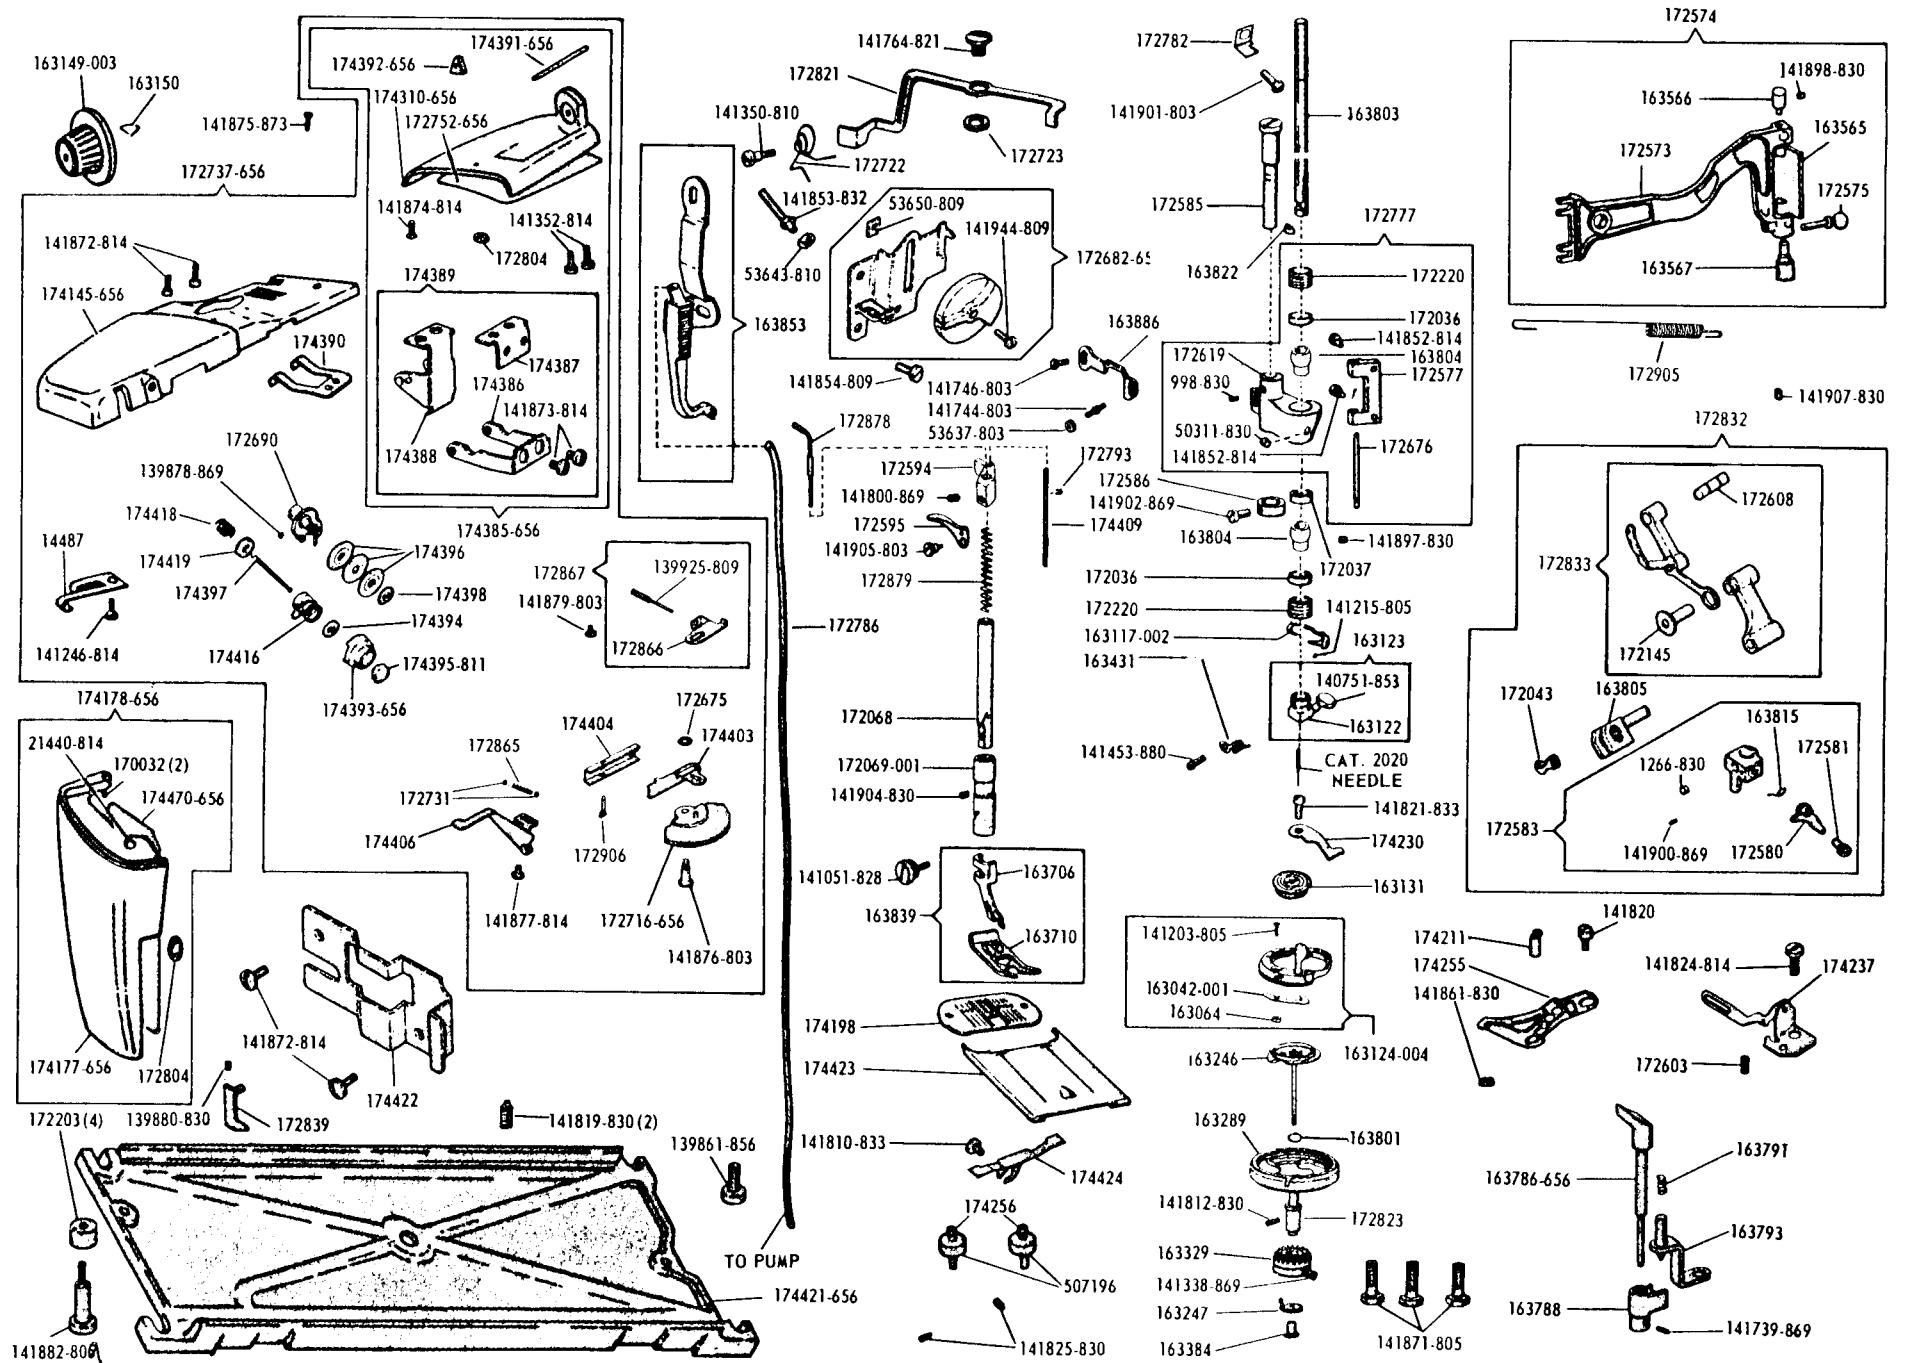

List of Parts—Machine No. 750E3