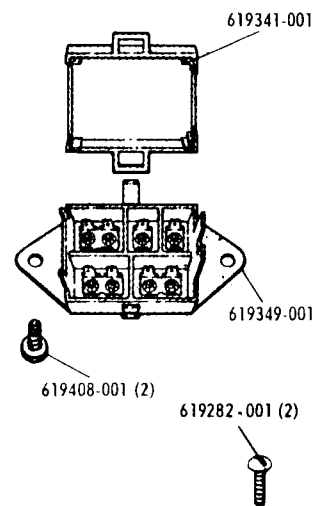

Motor Complete:
#603807-102