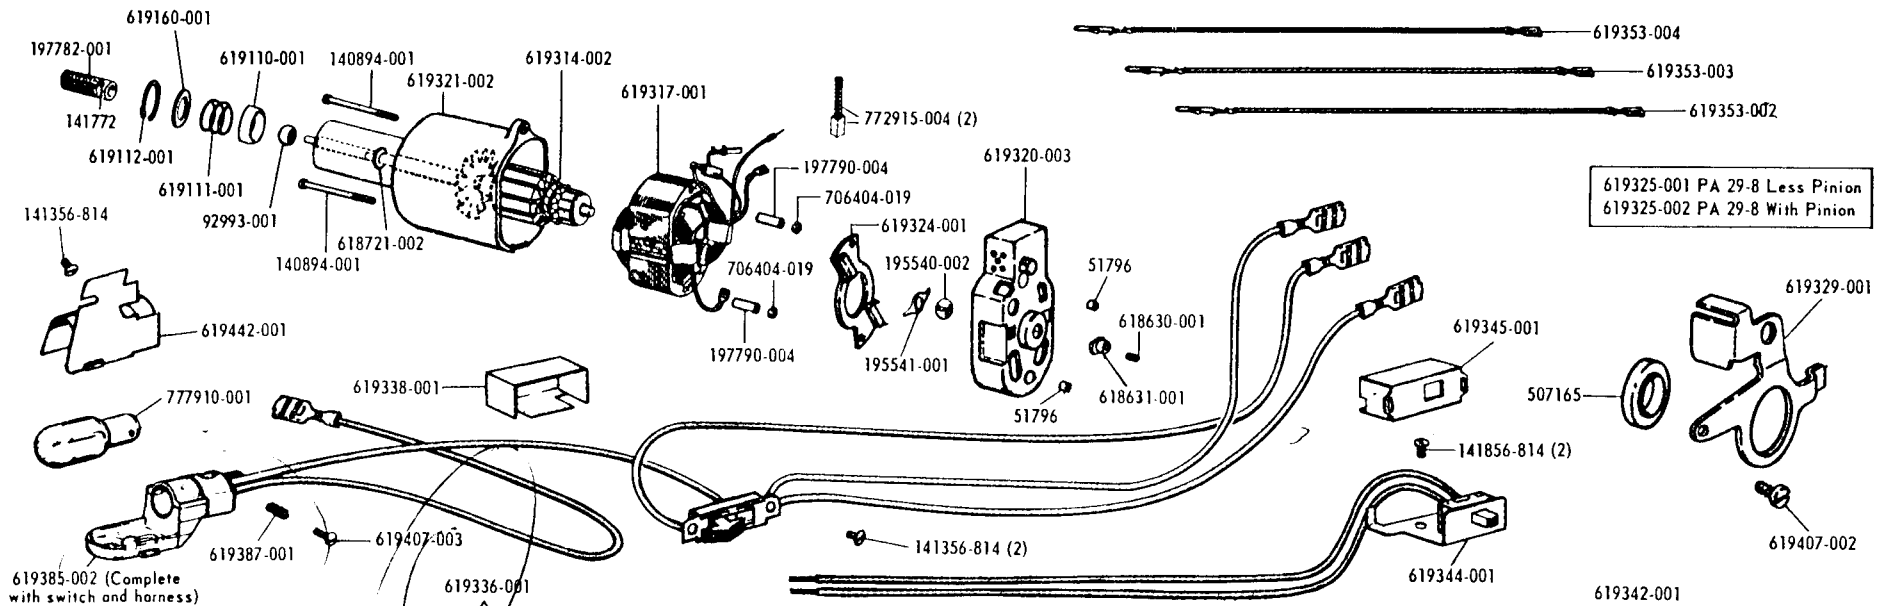

Electrical Parts—Machine No. 750E3