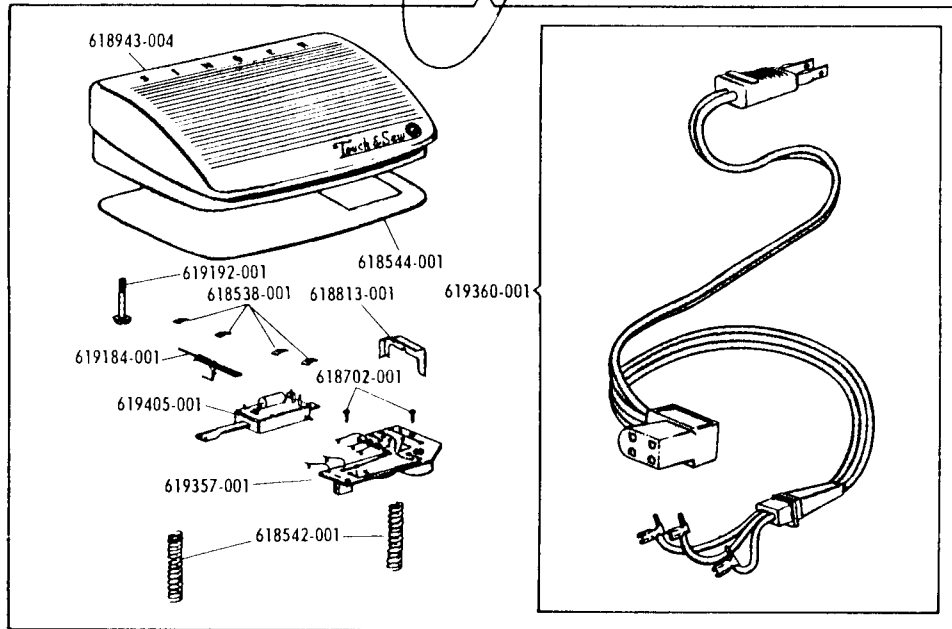

Electrical Parts—Machine No. 750E3