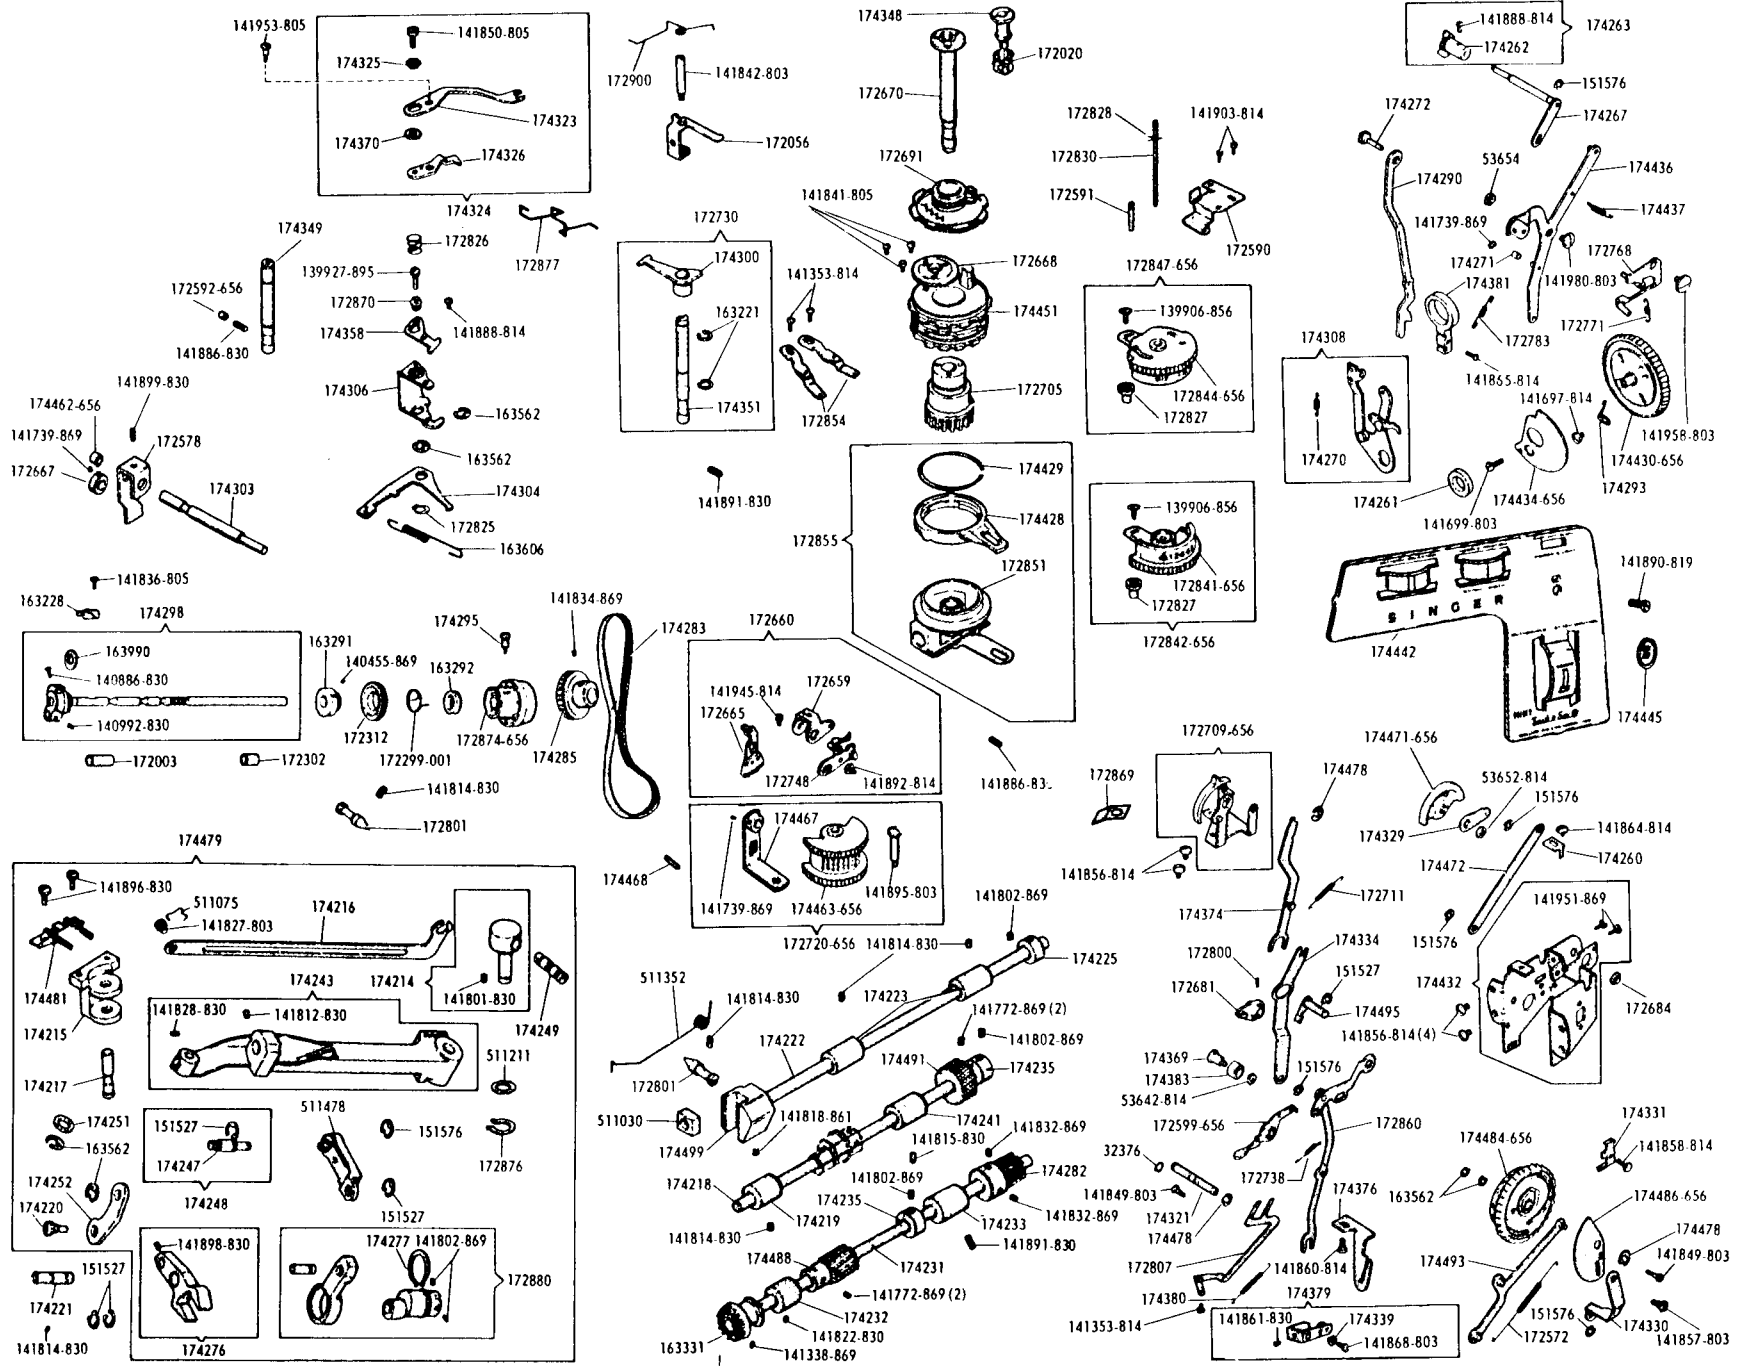

List of Parts—Machine No. 750E3