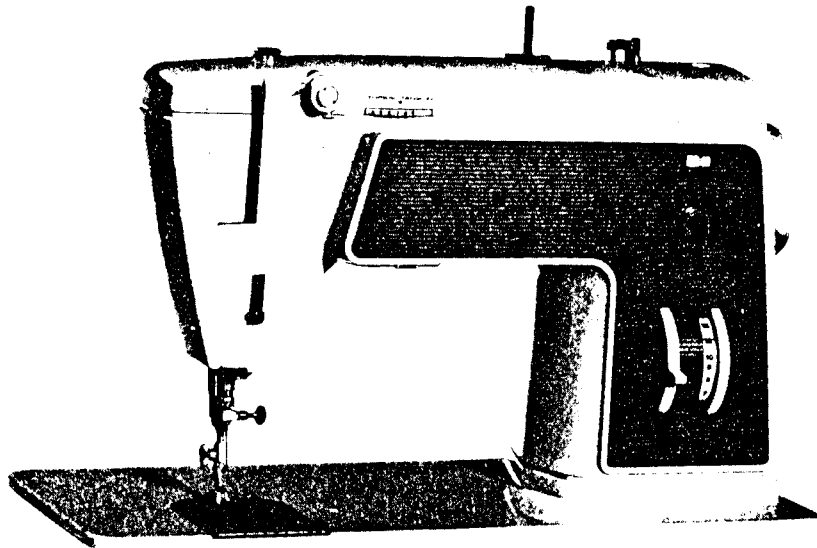

SINGER
719E3/719E8

List of Parts—Machines Nos. 719E3 and 719E8

Machine No. 719E

ATTACHMENT SET 171396

- 161133 Tube of Oil
- 161166 Presser Foot, for Cording and Slide
Fastener Work
- 161172 Seam and Hem Guide Complete
- 161295 Screwdriver (small)
- 171227 Feed Cover Plate, for Darning and
Embroidery
- 171399 Attachment Box (cardboard)
- 172222 Bobbin (3)
 - Catalog No. 2020, Needle, Size 14 (3)
 - Catalog No. 2045, Needle, Size 14 (3)