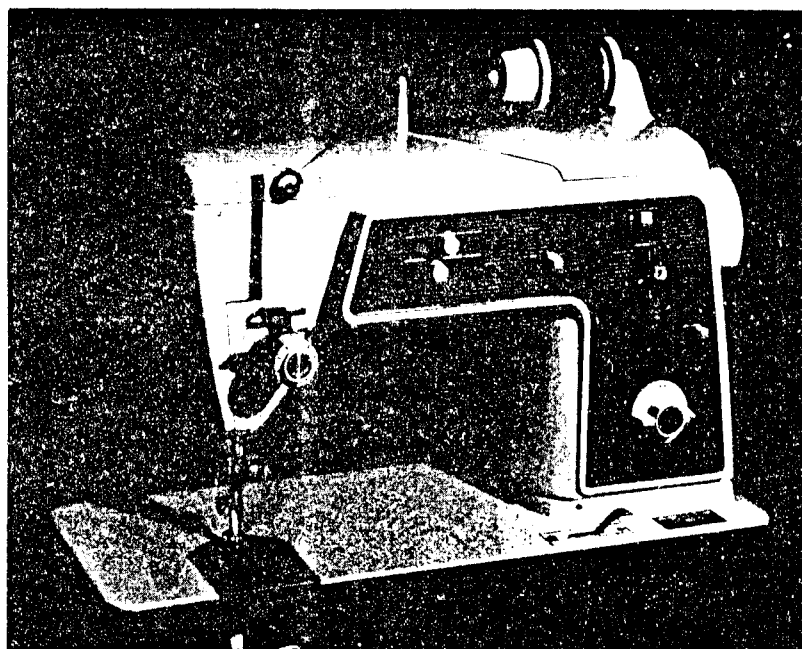

SINGER
645E3/645E6/645E7

List of Parts—Machines Nos. 645E3, 645E6 and 645E7

ATTACHMENT SET 171100

| | |
|------------|---|
| 21906 | Chainstitch Attachment Loop Retainer Disc |
| 21913 | Chainstitch Attachment Throat Plate |
| 161133 | Tube of Oil |
| 161166 | Zipper Foot |
| 161168 | Presser Foot for button sewing |
| 161172 | Seam Guide |
| 161276 | Lint Brush |
| 161917 | Presser Foot Plate (snap-on, plastic) for sewing buttonholes |
| 161919 | Presser Foot Plate (snap-on), for straight sewing |
| 161921 | Presser Foot Plate (snap-on, slotted) for Overedging; for use with Disc No. 163369 |
| 161960 | Glassine Envelope containing two needle threader hooks and Instruction Form 21632 |
| 163131 | Bobbin (3) |
| 163242-656 | Spool Pin for two needle sewing; Disc No. 22, for Stretch Stitch, for stitching stretch material, for use with No. 161921 |
| 163369 | |
| 163455 | Chainstitch Attachment Thread Guide |
| 163483 | Special Purpose Presser Foot |
| 171099-656 | Attachment Box |
| 172185 | Disc No. 1, for Arrowhead Stitch |
| 172187 | Disc No. 2, for Scallop Stitch |
| 172189 | Disc No. 3, for Diamond Stitch |
| 172190 | Disc No. 4, for Solid Scallop Stitch |
| 172191 | Disc No. 5, for Banner Stitch |
| 172229 | Disc No. 6, for Crescent Stitch |
| 172230 | Disc No. 7, for Icicle Stitch |
| 174529 | Throat Plate, for straight sewing |
| 174534 | Disc No. 12, for Domino Stitch |
| 174535 | Disc No. 13, for Fagoting Stitch |
| 174536 | Disc No. 14, for Comb Stitch |
| 174537 | Disc No. 15, for Thunderbird Stitch |
| 174539 | Disc No. 19, for Block Stitch |
| 174540 | Disc No. 11, for Ribbon Stitch |
| 174546 | Disc No. 20, for Walls of Troy Stitch |
| 174547 | Disc No. 21, for Chevron Stitch |
| ----- | Needle Cat. 2020 Size 14 (3) |
| ----- | Needle Cat. 2020 Size 16 (3) |
| ----- | Twin Needle Cat. 2028 Size 14 |