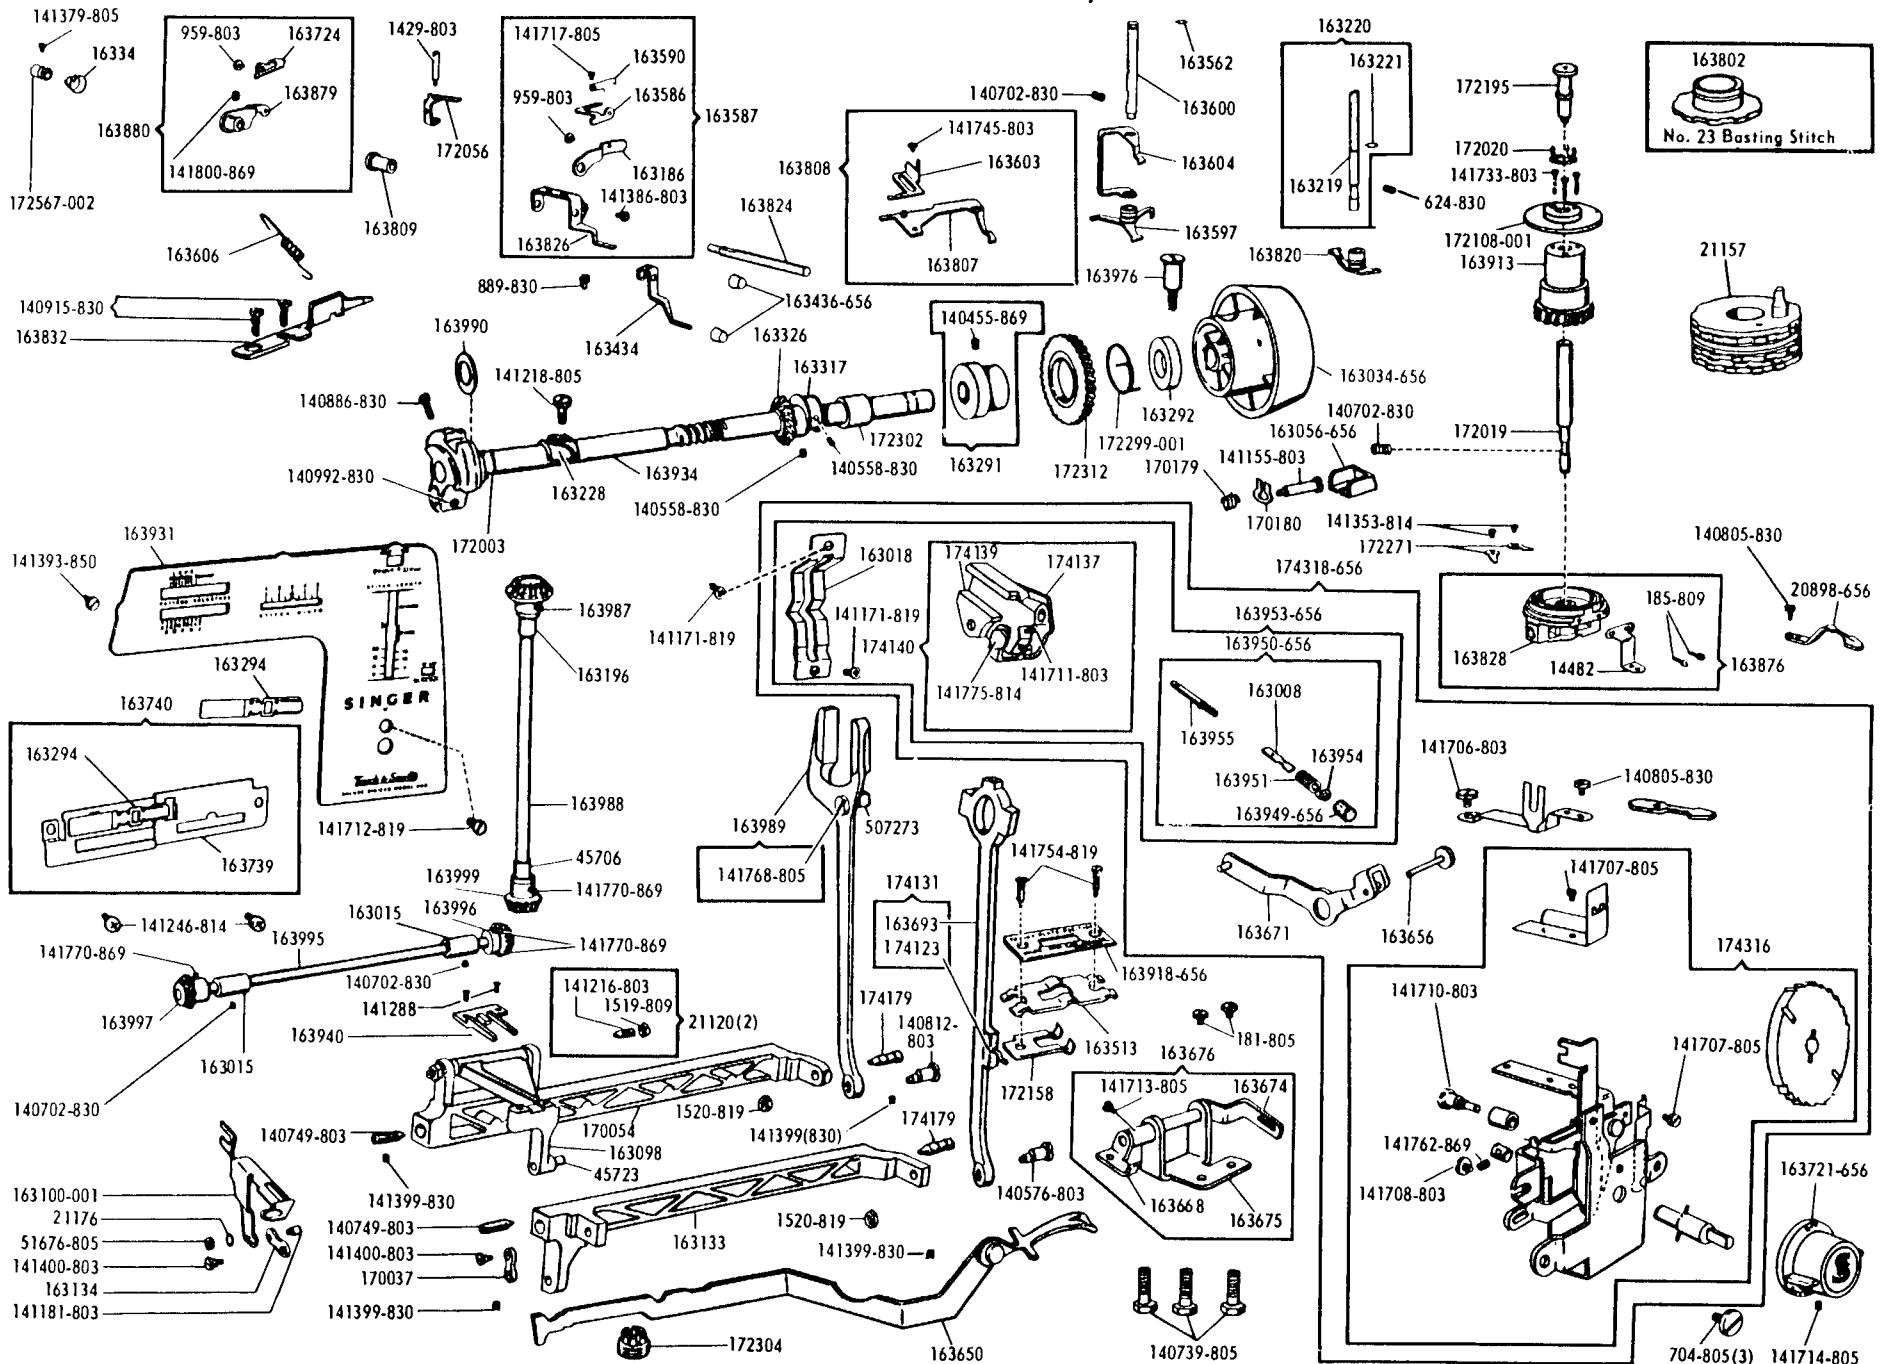

List of Parts—Machines Nos. 645E3, 645E6 and 645E7