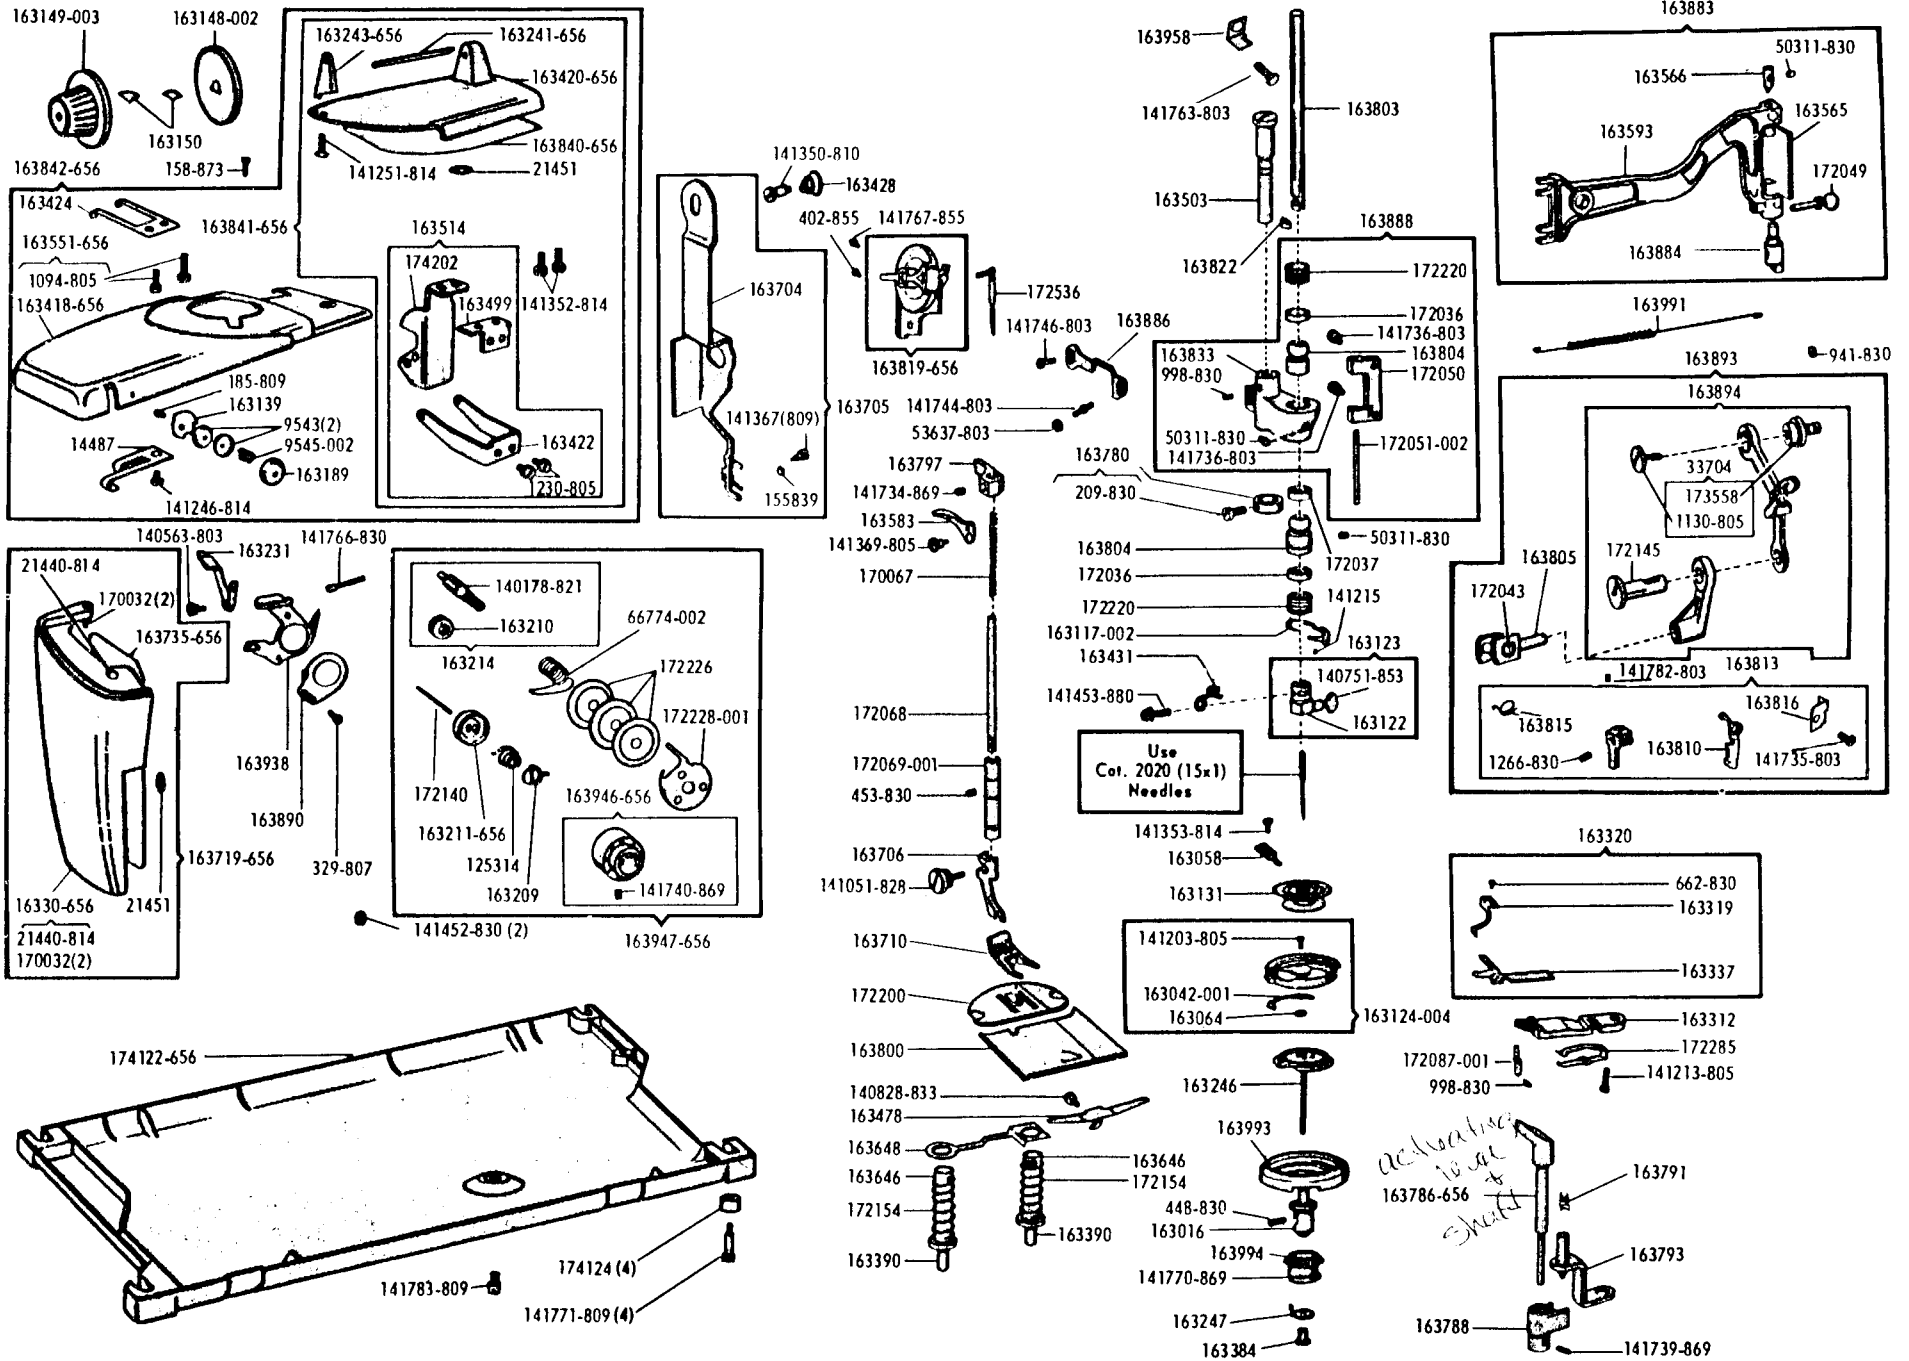

List of Parts—Machines Nos. 645E3, 645E6 and 645E7